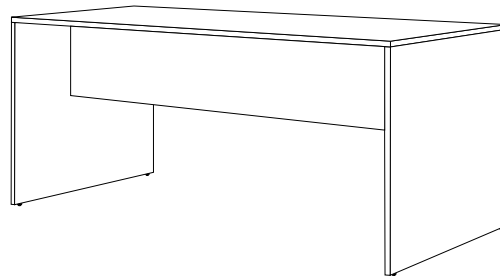

FEATURES

Heights: Standard 29", Counter 36", Bar 42" | Widths: 72", 84", 96" | Standard Glides
 Custom laminate colors with upcharge and extended lead time
 Wire and Power management

QUOTES

Contact emily@specialt.net for a quote.